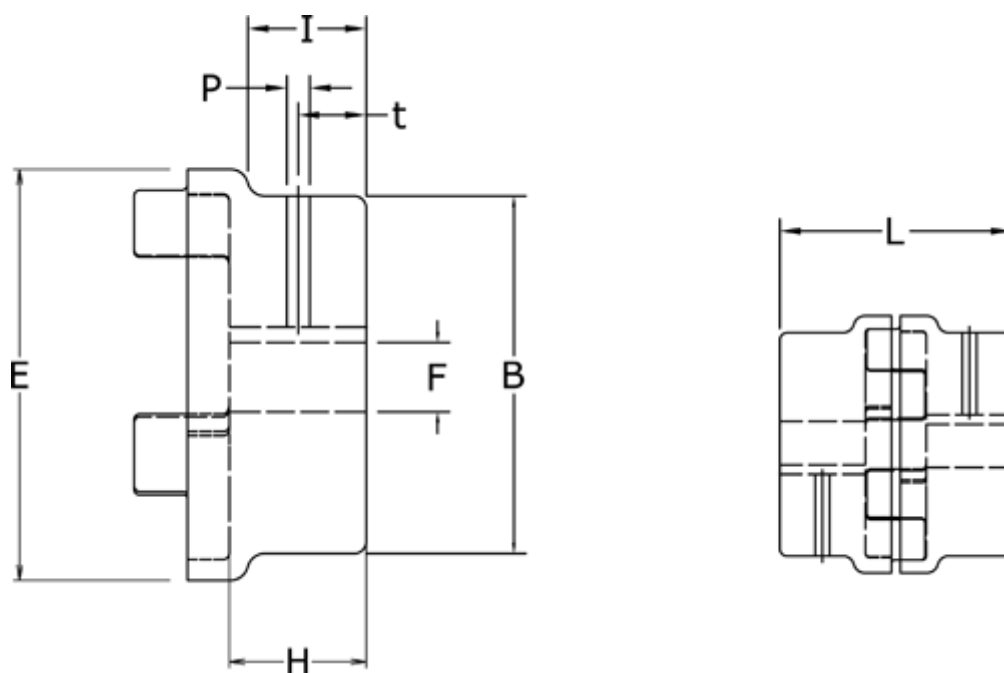

Data Sheet

Article number: 3304028BGG35

Description: Coupling hub 28/38B

GG Cast iron, Bore 35H7 mm w/keyway & setscrew

Measures

B = 65

E = 65

F = 35

H = 35

I = 28

L = 90

P = M6

t = 15